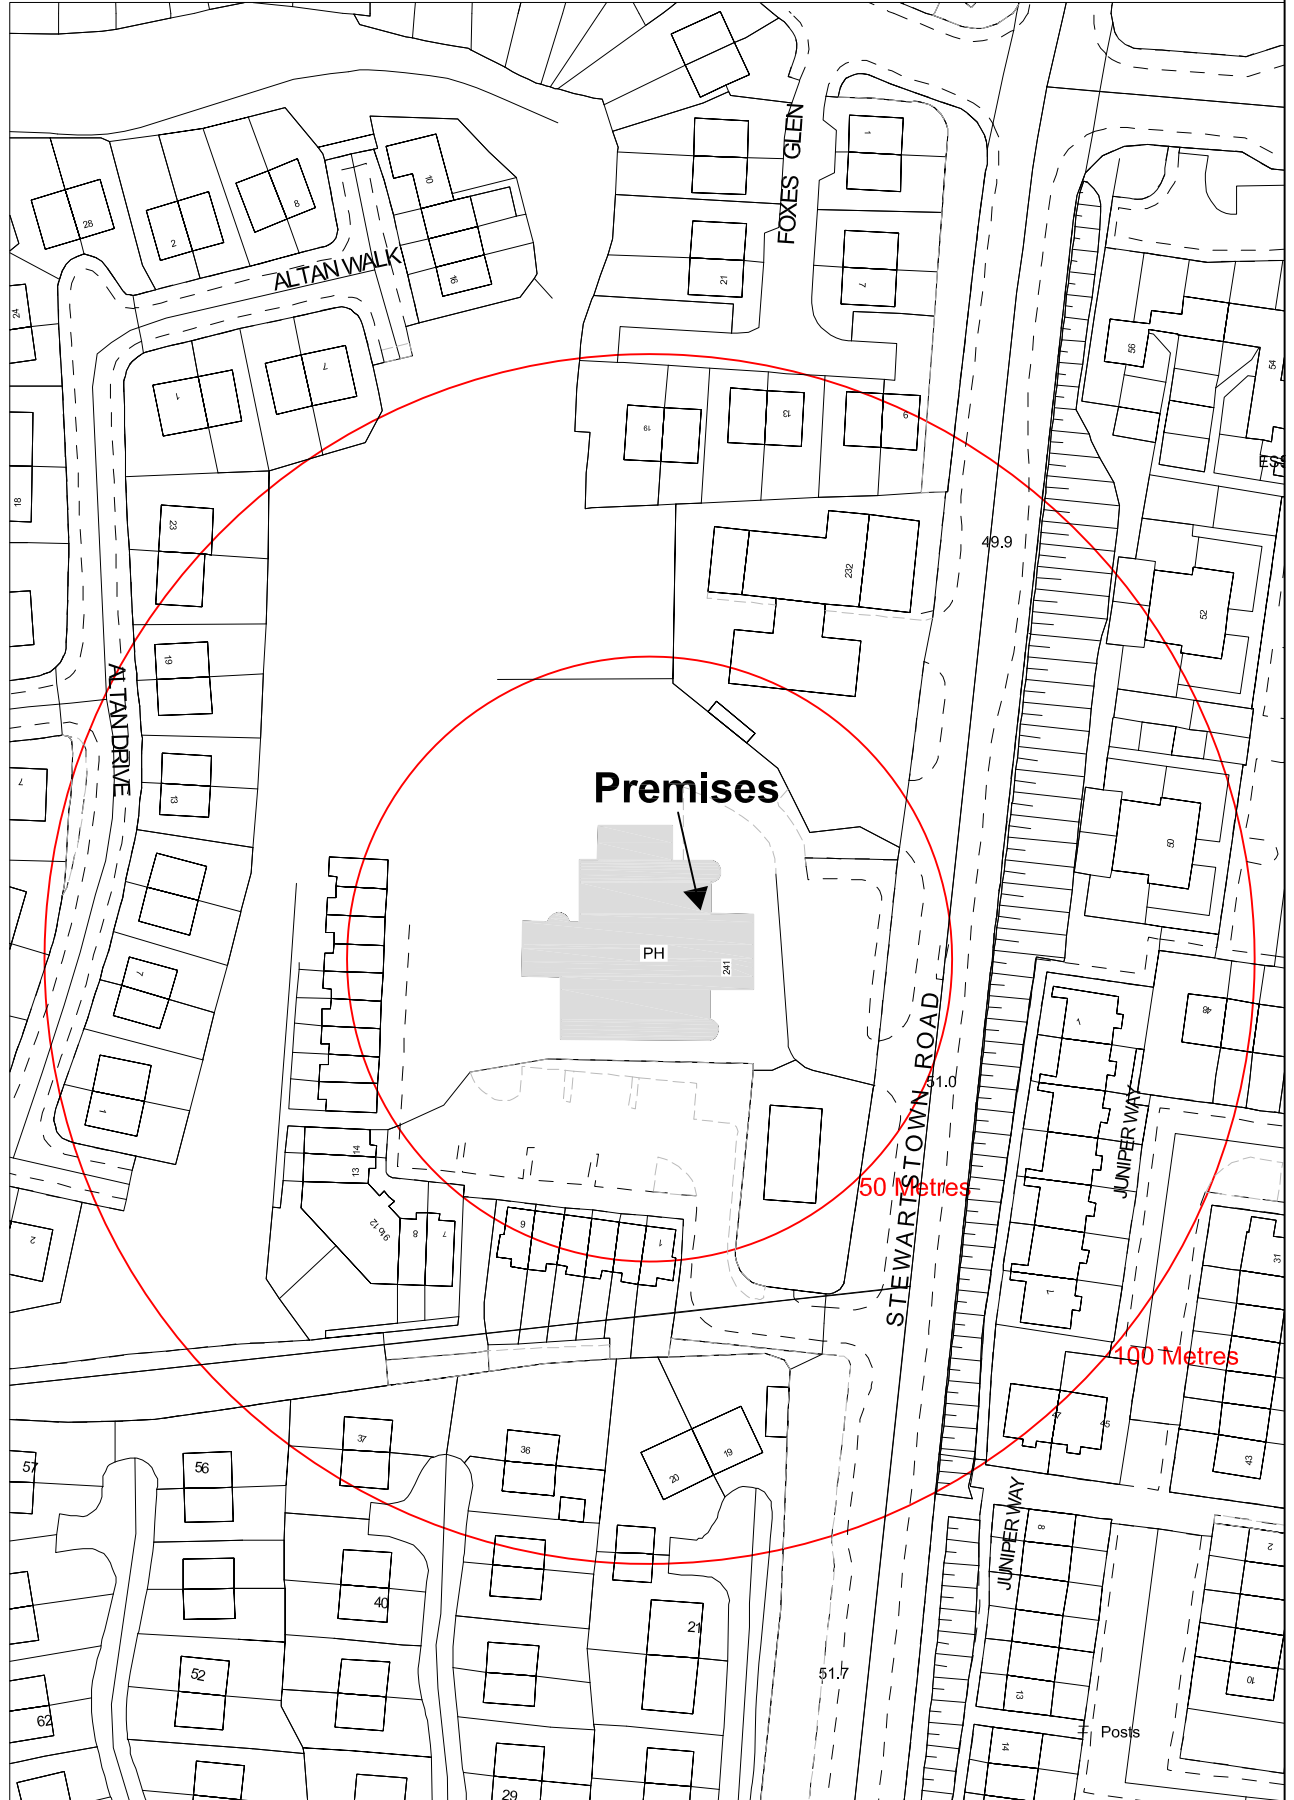

Building Control Service

100 METRES

50

25

0

Premises

PH

241

50 Metres

100 Metres

DRAWN BY AMC
DATE 04/11/2015

Beckett's Bar
241 Stewartstown Road

SCALE 1:1250